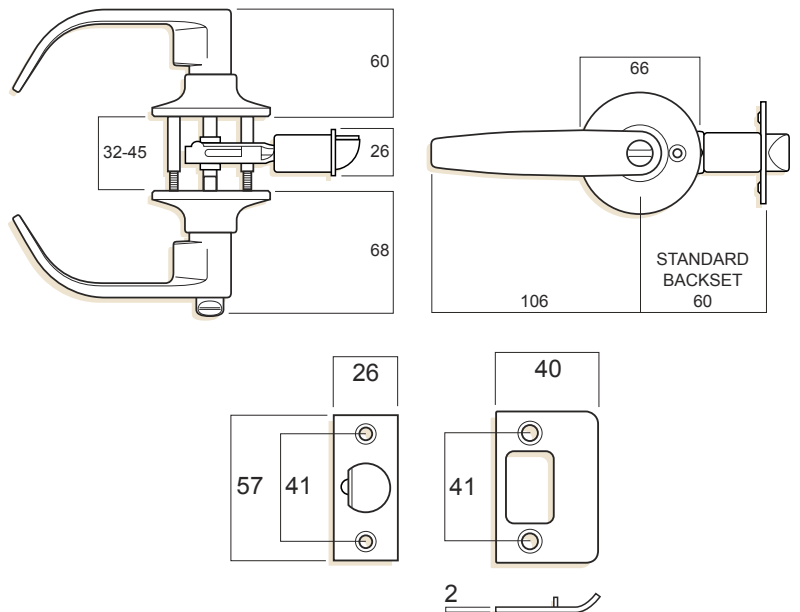

The Bow series lever furniture is designed for use with hinged timber doors to suit entrance, passage, privacy (bathroom) and dummy (wardrobe) functions.

Features and Specifications

- Tubular lockset with steel chassis and diecast plated lever
- Visible screw fix mounting
- Suits either left or right handed hinged doors
- Latch is adjustable from 60 mm to 70 mm backset
- D strike has anti rattle tab
- Easy to install with mounting instructions in the pack
- Suits door thicknesses from 32 mm to 45 mm

Keying

- Entrance sets are available as random keyed alike by 4
- Standard C4 keyway
- Construction keying available

Standard Plated Finishes

Satin Chrome	05
Bright Chrome	08

Ordering

Trade Pack

Entrance	W7351••
Passage	W7352••
Privacy	W7353••
Dummy	W5359••

•• Denotes finish. See price list for available pack / finish combinations.

Timber

External Hinged Sliding Door

Bevel Series Lever Furniture

Application / Description

The Bevel series lever door furniture is designed for use with hinged timber doors to suit entrance, passage, privacy (bathroom) and dummy (wardrobe) functions.

Features and Specifications

- Tubular lockset with steel chassis and diecast plated lever
- Visible screw fix mounting
- Suits either left or right handed hinged doors
- Latch is adjustable from 60 mm to 70 mm backset
- D strike has anti rattle tab
- Easy to install with mounting instructions in the pack
- Suits door thicknesses from 32 - 45 mm