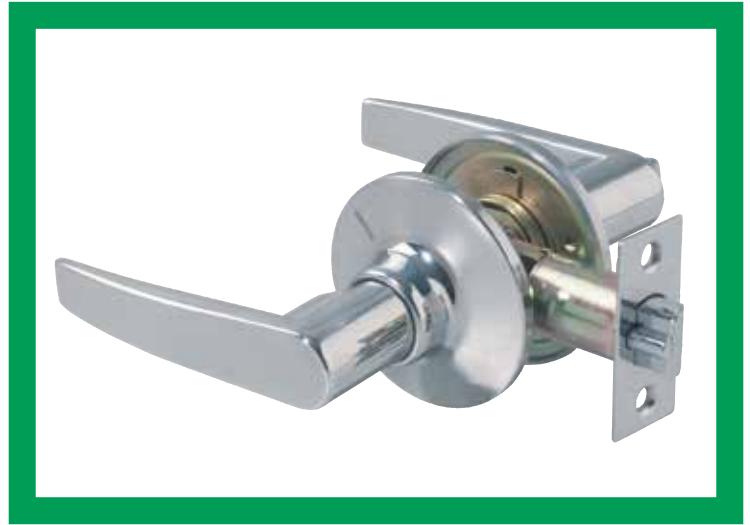

Bevel Series Lever Furniture

Application / Description

The Bevel series lever door furniture is designed for use with hinged timber doors to suit entrance, passage, privacy (bathroom) and dummy (wardrobe) functions.

Features and Specifications

- Tubular lockset with steel chassis and diecast plated lever
- Visible screw fix mounting
- Suits either left or right handed hinged doors
- Latch is adjustable from 60 mm to 70 mm backset
- D strike has anti rattle tab
- Easy to install with mounting instructions in the pack
- Suits door thicknesses from 32 - 45 mm

Keying

- Entrance sets are available as random keyed alike by 4
- Standard C4 keyway
- Construction keying available

☒ Timber

External Hinged   Sliding Door

Standard Plated Finishes

Satin Chrome	05
Bright Chrome	08

Ordering

Trade Pack

Entrance	W7300••
Passage	W7302••
Privacy	W7303••
Dummy	W7309••

•• Denotes finish. See price list for available pack / finish combinations.