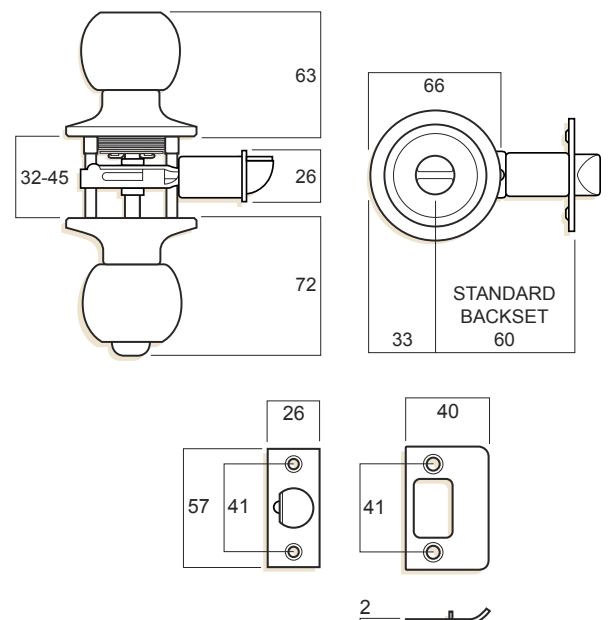

Features and Specifications

- Tubular lockset with steel chassis
- Visible screw fix mounting
- Suits either left or right handed hinged doors
- Latch is adjustable from 60 mm to 70 mm backset
- D strike has anti rattle tab
- Easy to install with mounting instructions in the pack
- Suits door thicknesses from 32 mm to 45 mm

Ordering

Trade Pack

Entrance	W7134••
Passage	W7132••
Privacy	W7133••
Dummy	W7119••

•• Denotes finish. See price list for available pack / finish combinations.

Bell Series Knob Furniture

Application / Description

The Bell knob series door furniture is designed for use with hinged timber doors to suit entrance, passage, privacy (bathroom) and dummy (wardrobe) functions.

Features and Specifications

- Tubular lockset with steel chassis
- Visible screw fix mounting
- Suits either left or right handed hinged doors
- Latch is adjustable from 60 mm to 70 mm backset
- D strike has anti rattle tab
- Easy to install with mounting instructions in the pack
- Suits door thicknesses from 32 mm to 45 mm