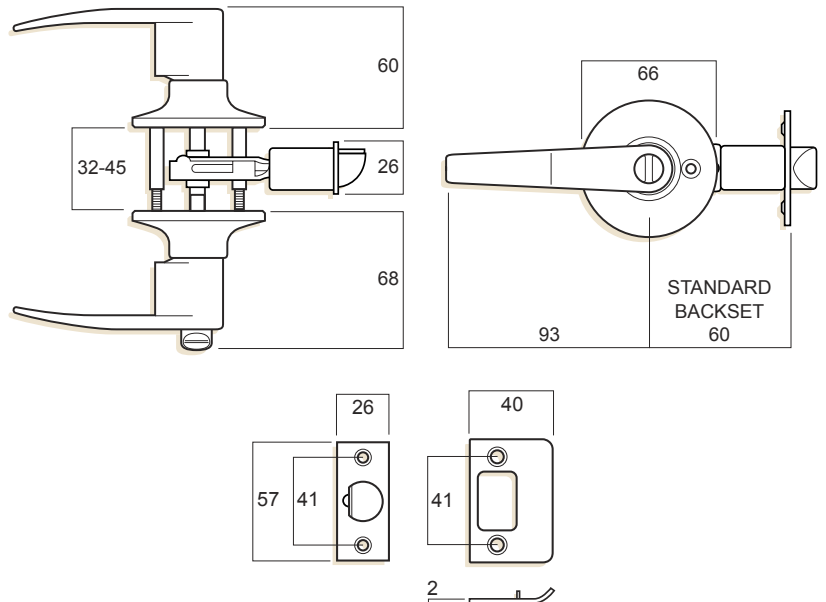

Features and Specifications

- Tubular lockset with steel chassis
- Visible screw fix mounting
- Suits either left or right handed hinged doors
- Latch is adjustable from 60 mm to 70 mm backset
- D strike has anti rattle tab
- Easy to install with mounting instructions in the pack
- Suits door thicknesses from 32 mm to 45 mm

Features and Specifications

- Tubular lockset with steel chassis and diecast plated lever
- Visible screw fix mounting
- Suits either left or right handed hinged doors
- Latch is adjustable from 60 mm to 70 mm backset
- D strike has anti rattle tab
- Easy to install with mounting instructions in the pack
- Suits door thicknesses from 32 - 45 mm

Keying

- Entrance sets are available as random keyed alike by 4
- Standard C4 keyway
- Construction keying available

Timber

External Hinged Sliding Door

Standard Plated Finishes

Satin Chrome	05
Bright Chrome	08

Ordering

Trade Pack

Entrance	W7300••
Passage	W7302••
Privacy	W7303••
Dummy	W7309••

•• Denotes finish. See price list for available pack / finish combinations.

Whitco[®]

Whitco protects millions of Australian homes and offers the largest range of security and hardware products for residential doors and windows in Australia. With our proud heritage, and by offering a wide variety of locks at affordable prices, Whitco has become one of Australia's most trusted brands.