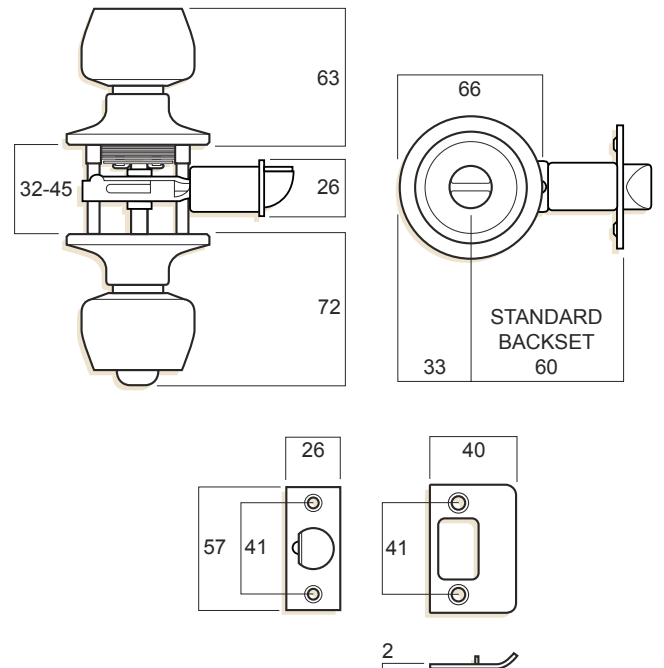

Features and Specifications

- Tubular lockset with steel chassis
- Visible screw fix mounting
- Suits either left or right handed hinged doors
- Latch is adjustable from 60 mm to 70 mm backset
- D strike has anti rattle tab
- Easy to install with mounting instructions in the pack
- Suits door thicknesses from 32 mm to 45 mm

The Bell knob series door furniture is designed for use with hinged timber doors to suit entrance, passage, privacy (bathroom) and dummy (wardrobe) functions.

Features and Specifications

- Tubular lockset with steel chassis
- Visible screw fix mounting
- Suits either left or right handed hinged doors
- Latch is adjustable from 60 mm to 70 mm backset
- D strike has anti rattle tab
- Easy to install with mounting instructions in the pack
- Suits door thicknesses from 32 mm to 45 mm

Ordering

Trade Pack

Entrance	W7141••
Passage	W7142••
Privacy	W7143••
Dummy	W7149••

•• Denotes finish. See price list for available pack / finish combinations.

Bow Series Lever Furniture

Application / Description

The Bow series lever furniture is designed for use with hinged timber doors to suit entrance, passage, privacy (bathroom) and dummy (wardrobe) functions.

Features and Specifications

- Tubular lockset with steel chassis and diecast plated lever
- Visible screw fix mounting
- Suits either left or right handed hinged doors
- Latch is adjustable from 60 mm to 70 mm backset
- D strike has anti rattle tab
- Easy to install with mounting instructions in the pack
- Suits door thicknesses from 32 mm to 45 mm