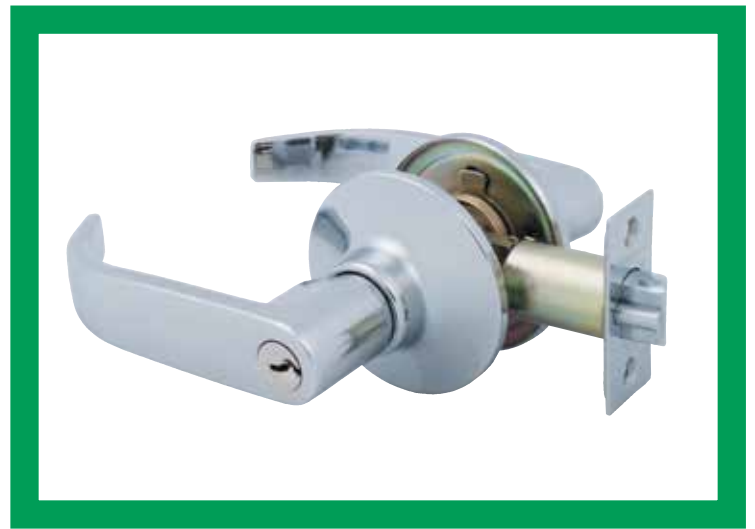

The Bell knob series door furniture is designed for use with hinged timber doors to suit entrance, passage, privacy (bathroom) and dummy (wardrobe) functions.

Features and Specifications

- Tubular lockset with steel chassis
- Visible screw fix mounting
- Suits either left or right handed hinged doors
- Latch is adjustable from 60 mm to 70 mm backset
- D strike has anti rattle tab
- Easy to install with mounting instructions in the pack
- Suits door thicknesses from 32 mm to 45 mm

The Bow series lever furniture is designed for use with hinged timber doors to suit entrance, passage, privacy (bathroom) and dummy (wardrobe) functions.

Features and Specifications

- Tubular lockset with steel chassis and diecast plated lever
- Visible screw fix mounting
- Suits either left or right handed hinged doors
- Latch is adjustable from 60 mm to 70 mm backset
- D strike has anti rattle tab
- Easy to install with mounting instructions in the pack
- Suits door thicknesses from 32 mm to 45 mm

•• Denotes finish. See price list for available pack / finish combinations.

Timber

External Hinged Sliding Door

Bevel Series Lever Furniture

Application / Description

The Bevel series lever door furniture is designed for use with hinged timber doors to suit entrance, passage, privacy (bathroom) and dummy (wardrobe) functions.

Features and Specifications

- Tubular lockset with steel chassis and diecast plated lever
- Visible screw fix mounting
- Suits either left or right handed hinged doors
- Latch is adjustable from 60 mm to 70 mm backset
- D strike has anti rattle tab
- Easy to install with mounting instructions in the pack
- Suits door thicknesses from 32 - 45 mm